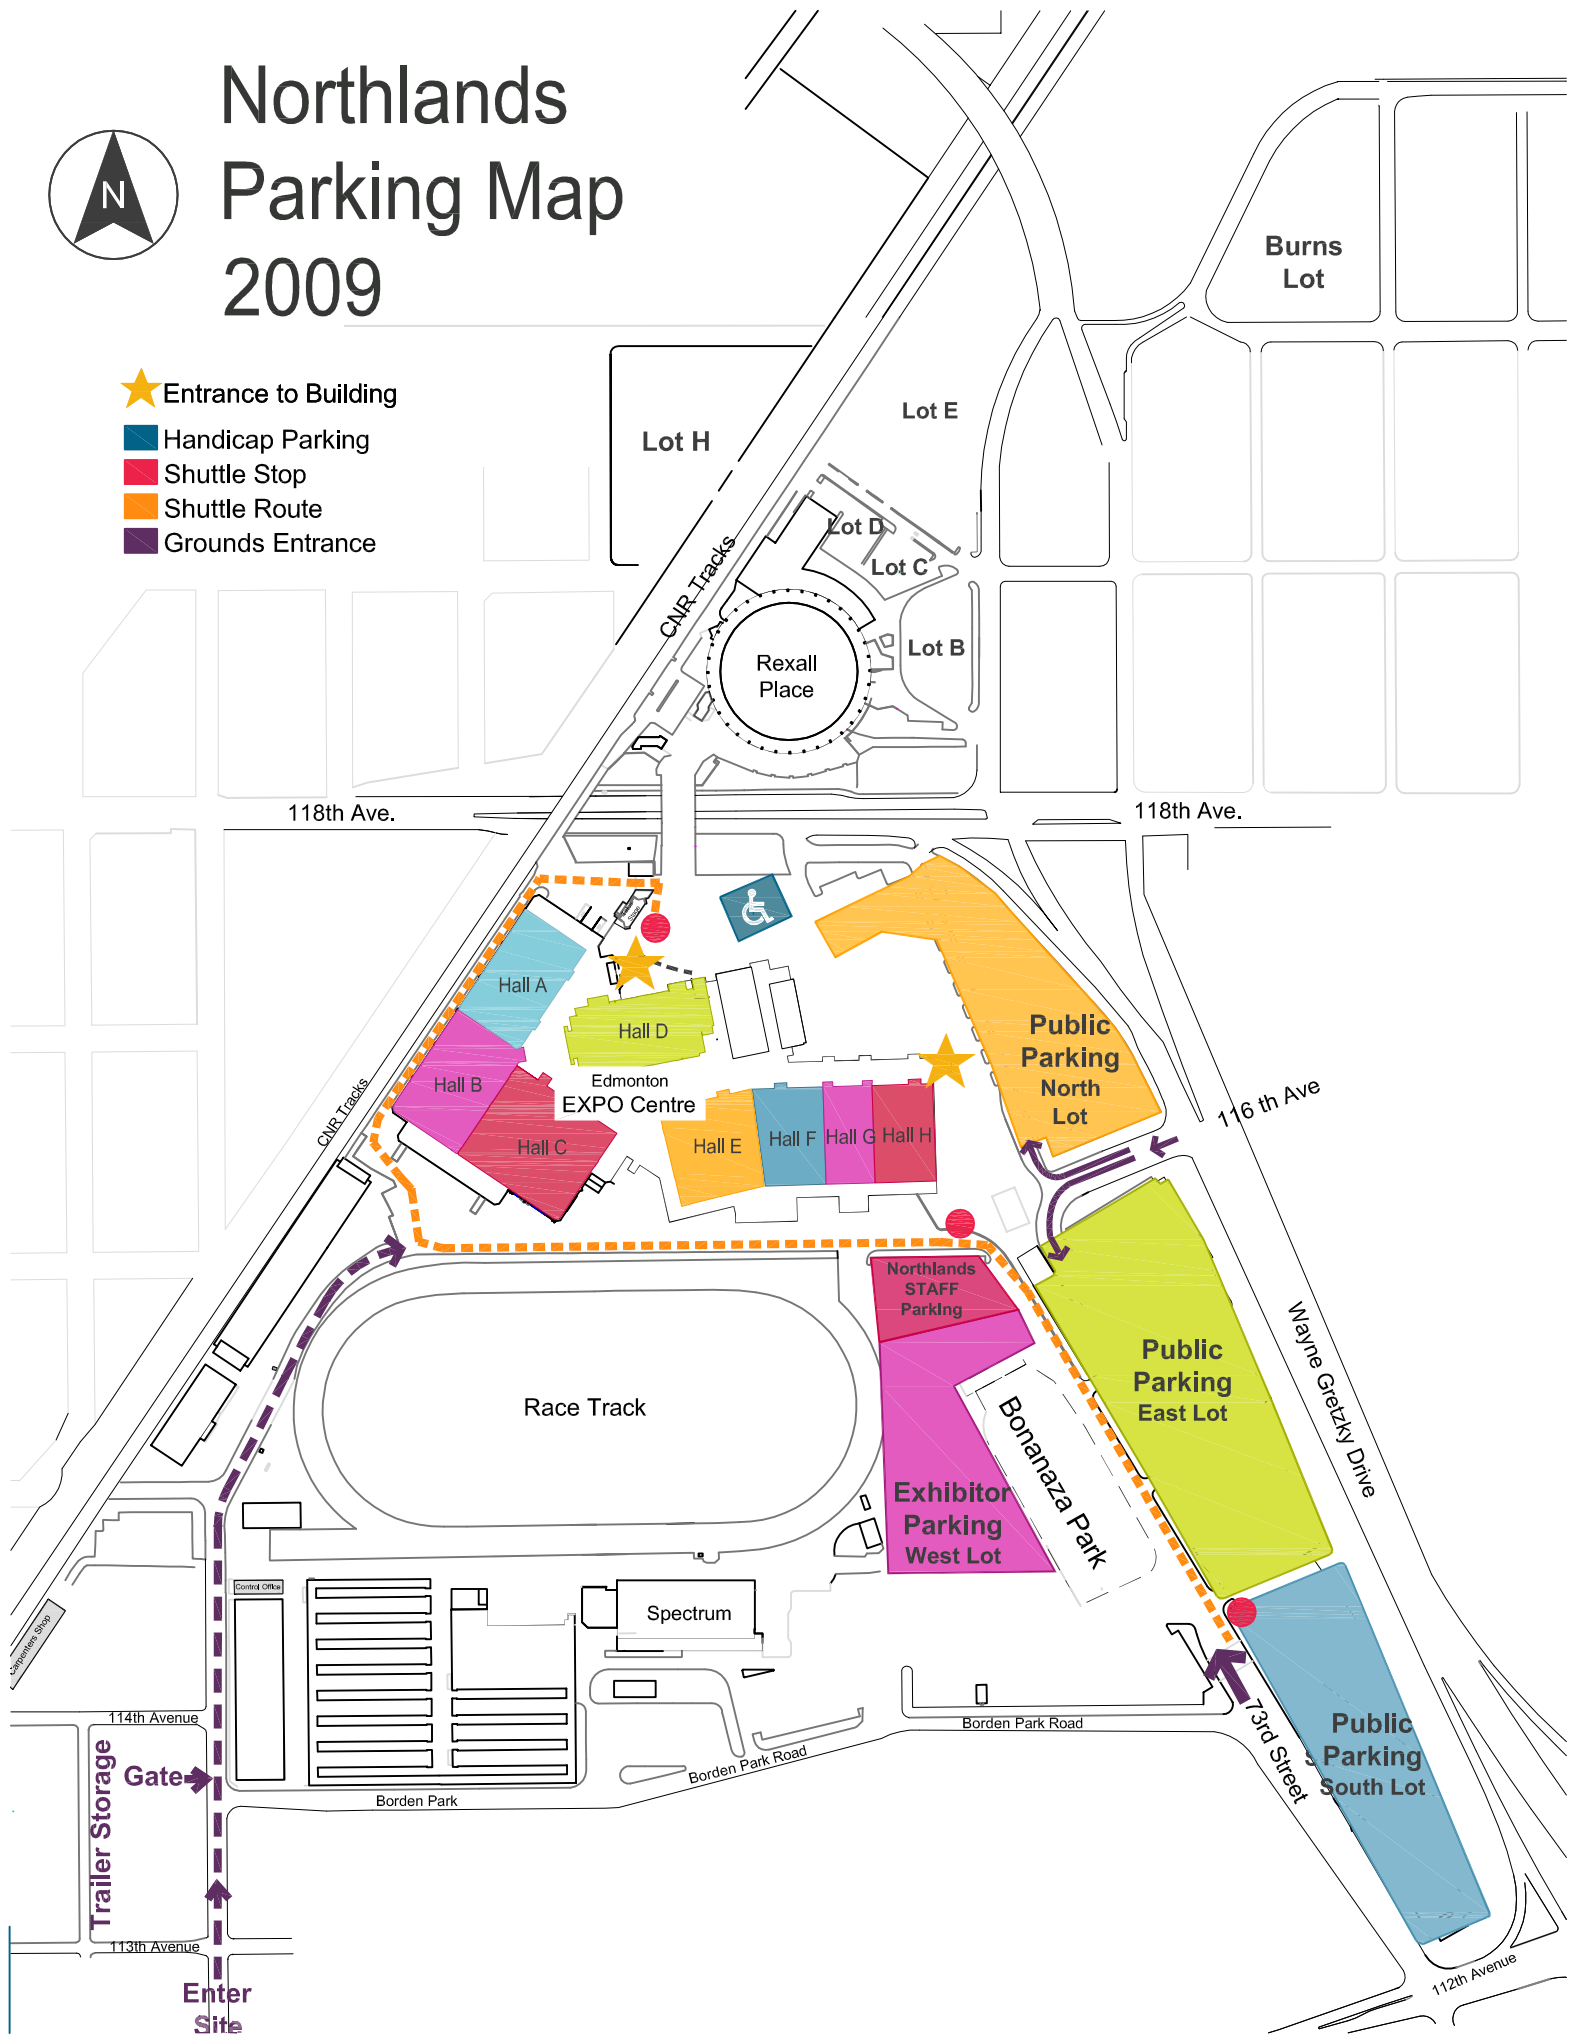

Northlands Parking Map 2009

- ★ Entrance to Building
- Handicap Parking
- Shuttle Stop
- Shuttle Route
- Grounds Entrance

Burns Lot

Lot H

Lot E

Lot D

Lot C

Lot B

Rexall Place

118th Ave.

118th Ave.

Hall A

Hall D

Hall B

Hall C

Edmonton EXPO Centre

Hall E

Hall F

Hall G

Hall H

Public Parking North Lot

116th Ave

Race Track

Northlands STAFF Parking

Public Parking East Lot

Wayne Gretzky Drive

Exhibitor Parking West Lot

Bonanza Park

Spectrum

114th Avenue

Borden Park Road

73rd Street